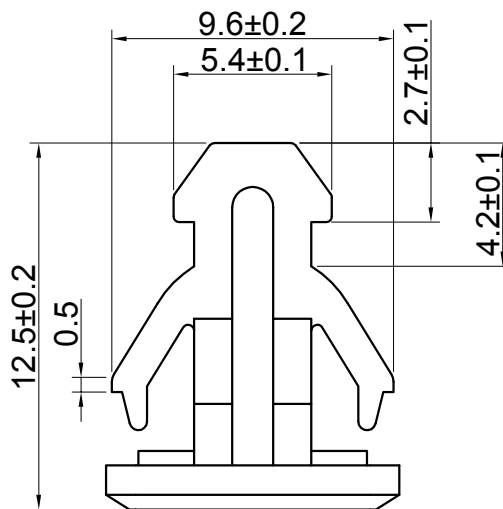

Push Latch
Switch Plastic

Fastener

P/N:PT-01GA1

Professional Manufacturer Since 2000

Materials

POM

Color

Black

Packaging

Bulk Package

Inner Package: Plastic bag

Outer Package: Carton

KHON® WENZHOU KHAN ELECTRONIC

VERSION

KH14FE22E

PROJECTION

Dimensions are shown:mm(inches)

DESIGNED

JiaCheng Yu

CHECKED

ShuQing Zhu

APPROVED

Johan Xu

SCALE

5:1

SIZE

A4

2024.07.31