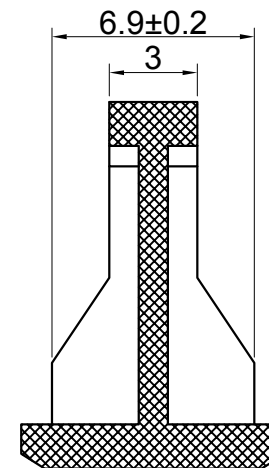

Push Latch
Switch Plastic

Fastener

P/N:PT-01GA1

Professional Manufacturer Since 2000

Materials

POM

Color

Black

Packaging

Bulk Package

Inner Package: Plastic bag

Outer Package: Carton

KHON® WENZHOU KHAN ELECTRONIC

VERSION

KH14FE22E

PROJECTION

Dimensions are shown:mm(inches)

DESIGNED

JiaCheng Yu

CHECKED

ShuQing Zhu

APPROVED

Johan Xu

SCALE

5:1

SIZE

A4

2024.07.31