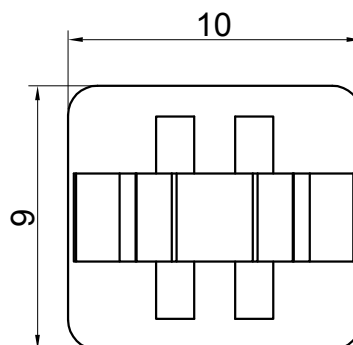

Push Latch
Switch Plastic

Fastener

P/N:PT-01GA1

Professional Manufacturer Since 2000

Materials

POM

Color

Black

Packaging

Bulk Package

Inner Package: Plastic bag

Outer Package: Carton

KHON® WENZHOU KHAN ELECTRONIC

VERSION

KH14FE22E

PROJECTION

Dimensions are shown:mm(inches)

DESIGNED

JiaCheng Yu

CHECKED

ShuQing Zhu

APPROVED

Johan Xu

SCALE

5:1

SIZE

A4

2024.07.31